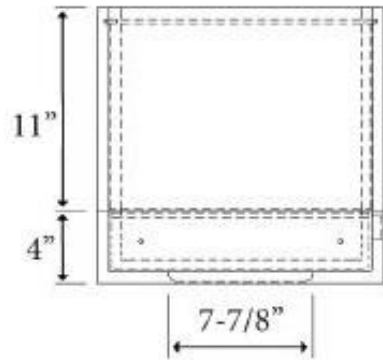

804300-WH

TOP VIEW

FRONT VIEW

Right Hand Hinged Shown